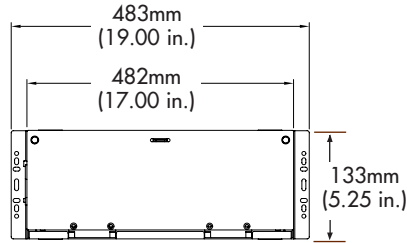

# PRODUCT INFORMATION

FIBER PRODUCTS

Shown with brackets in position for mounting onto 19 inch Rack

### Mounting Bracket Position Options

A		B	
mm	in.	mm	in.
115	(4.53)	260	(10.24)
153	(6.02)	222	(8.74)
191	(7.52)	184	(7.24)

Top View

Front View

Side View