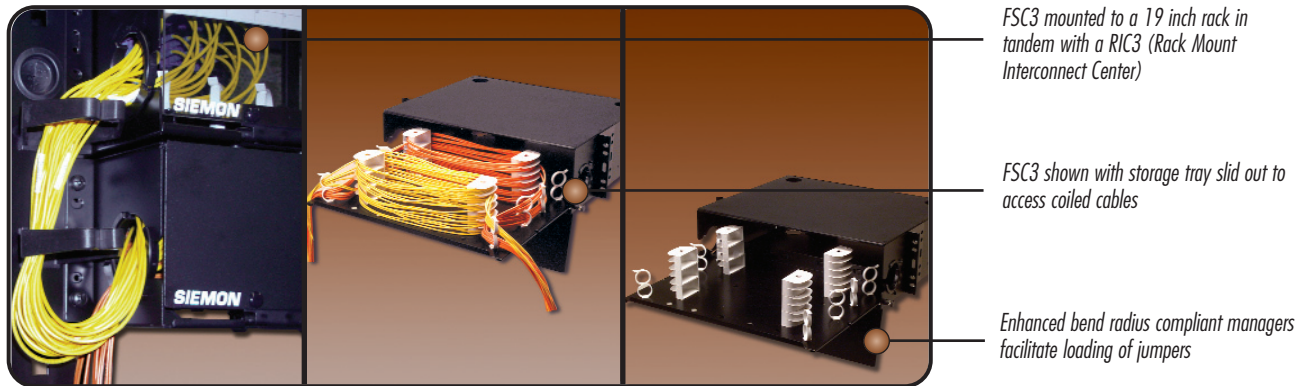

FIBER STORAGE CENTER (FSC3)

Siemon's 3 RMS rack-mount Fiber Storage Center (FSC3) is typically utilized in tandem with a Rack Mount Interconnect Center (RIC3). Fiber jumpers exiting the front of a RIC are routed into the FSC3 for storage of excess cable slack. The enhanced design features new bend radius compliant managers which facilitate loading of jumpers and a new single-finger latch on door for easier access.

ENHANCED

FIBER PRODUCTS