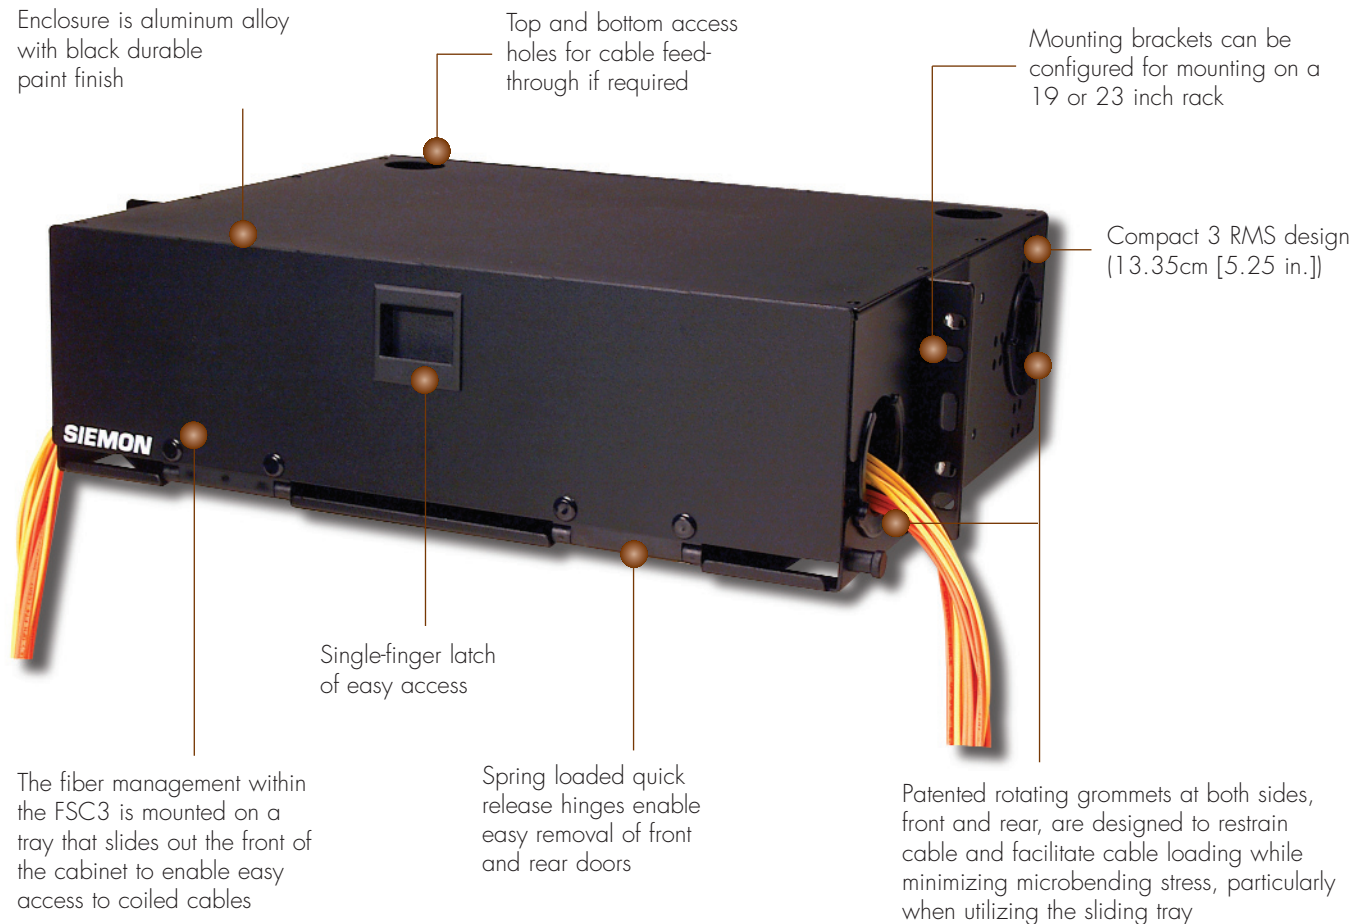

# FIBER STORAGE CENTER (FSC3)

Siemon's 3 RMS rack-mount Fiber Storage Center (FSC3) is typically utilized in tandem with a Rack Mount Interconnect Center (RIC3). Fiber jumpers exiting the front of a RIC are routed into the FSC3 for storage of excess cable slack. The enhanced design features new bend radius compliant managers which facilitate loading of jumpers and a new single-finger latch on door for easier access.

# PRODUCT INFORMATION

FIBER PRODUCTS

Shown with brackets in position for mounting onto 19 inch Rack

### Fiber Storage Center (FSC3):

FSC3-01 .....Fiber Storage Center, 3 RMS, black

#### Rack Mount Interconnect Center

- RIC3-24-01 .....24- to 96-port Rack Mount Interconnect Center, 2 RMS, black
- RIC3-36-01 .....36- to 144-port Rack Mount Interconnect Center, 2 RMS, black
- RIC3-48-01 .....48- to 192-port Rack Mount Interconnect Center, 3 RMS, black
- RIC3-72-01 .....72- to 288-port Rack Mount Interconnect Center, 4 RMS, black